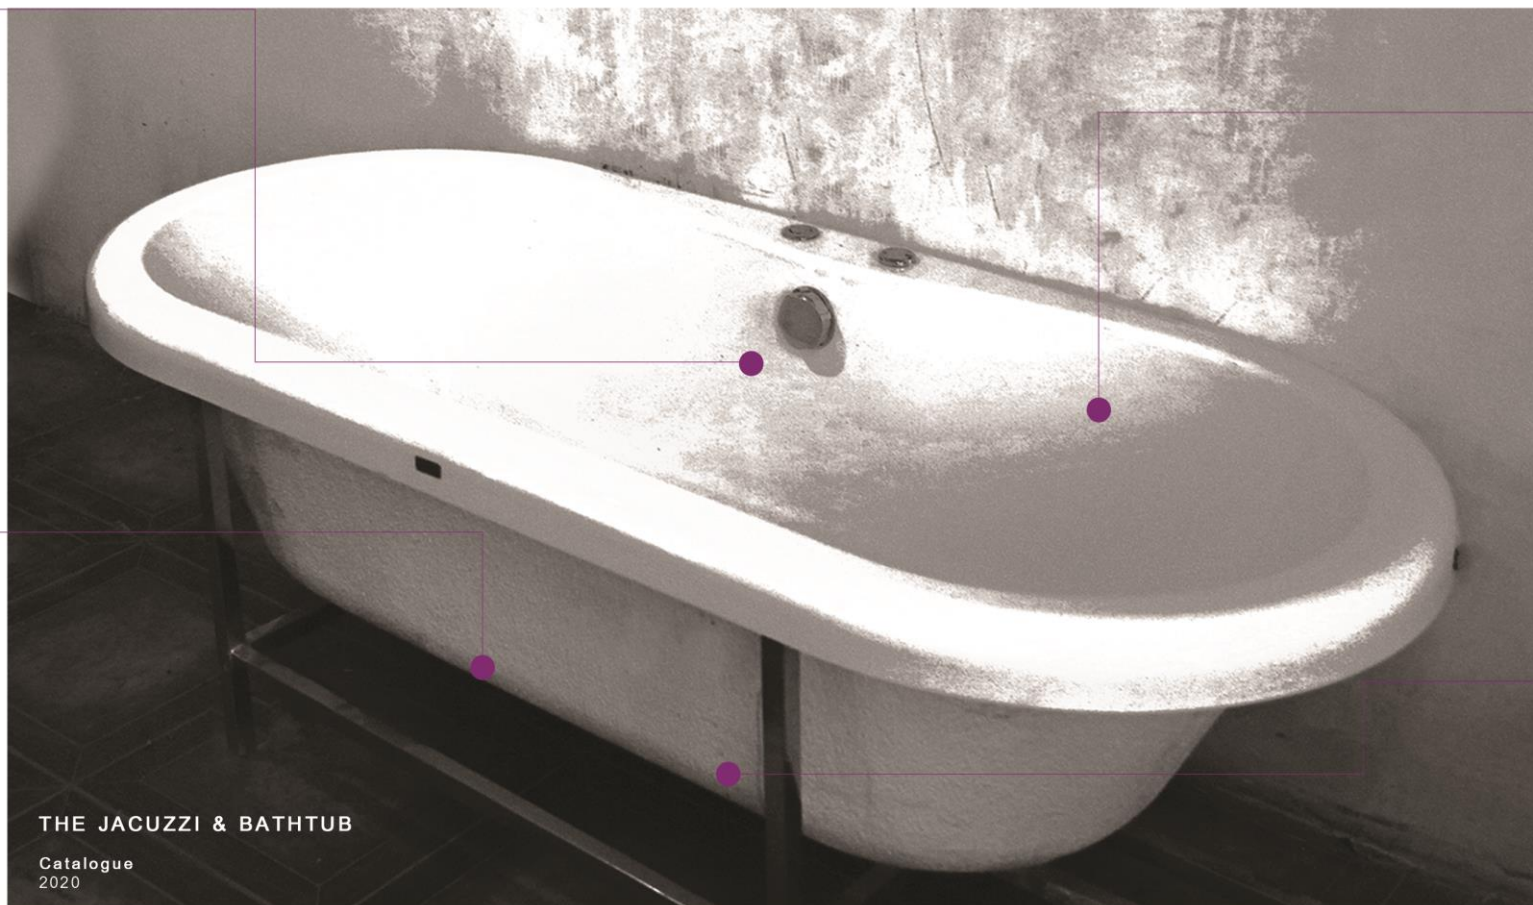

Rhyton

Jacuzzi Bathtub Faucets

Jacuzzi motor:

A completely isolated core with pump fan

Reinforced bathtub and jacuzzi:

Floor with five fiberglass layers

Sheet material:

Acrylic
■ ACRYLIC
■ ABS
■ ACRYLIC

Antimicrobial
Shining
antifungal

Body material:

Steel

THE JACUZZI & BATHTUB

Catalogue
2020

Model:

MAROON

مارون

Code: LRJ27

Scaling:

Width 170 cm
length 120 cm
Height 70 cm

Scaling:

Width 160 cm
length 110 cm
Height 65 cm

Left & Right

Model:
MAROON

THE BEST RAW
MATERIALS
TOGETHER
WITH
AVANTGUARD
TECHNOLOGIES