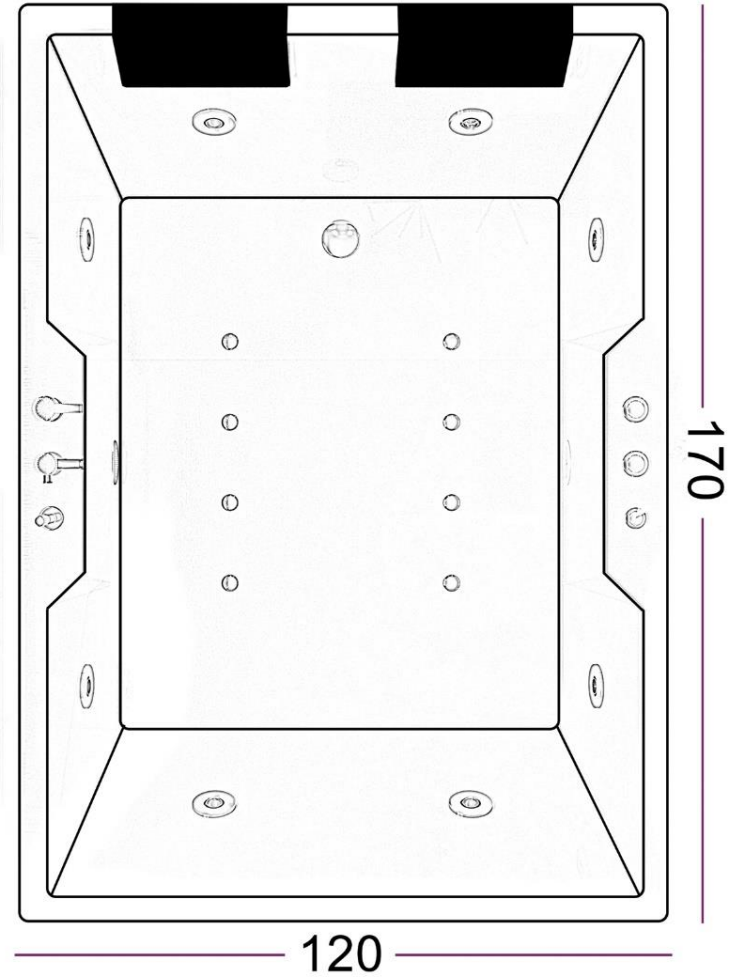

Code: LRJ27

Scaling:

Width 170 cm
length 120 cm
Height 70 cm

Scaling:

Width 160 cm
length 110 cm
Height 65 cm

Left & Right

Model:
MAROON

THE BEST RAW
MATERIALS
TOGETHER
WITH
AVANTGUARD
TECHNOLOGIES